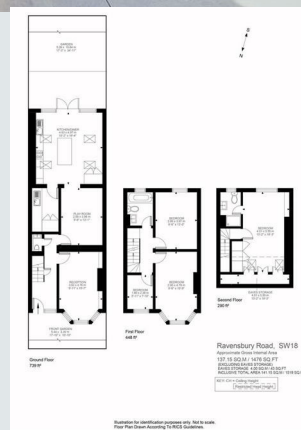

PETRAS
PROPERTY

Ravensbury Road, Earlsfield, London, SW18
Guide price £1,250,000

627 Garratt Lane, London, SW18 4SX
T: 020 3633 5613 | E: info@petrasproperty.com
www.petrasproperty.com